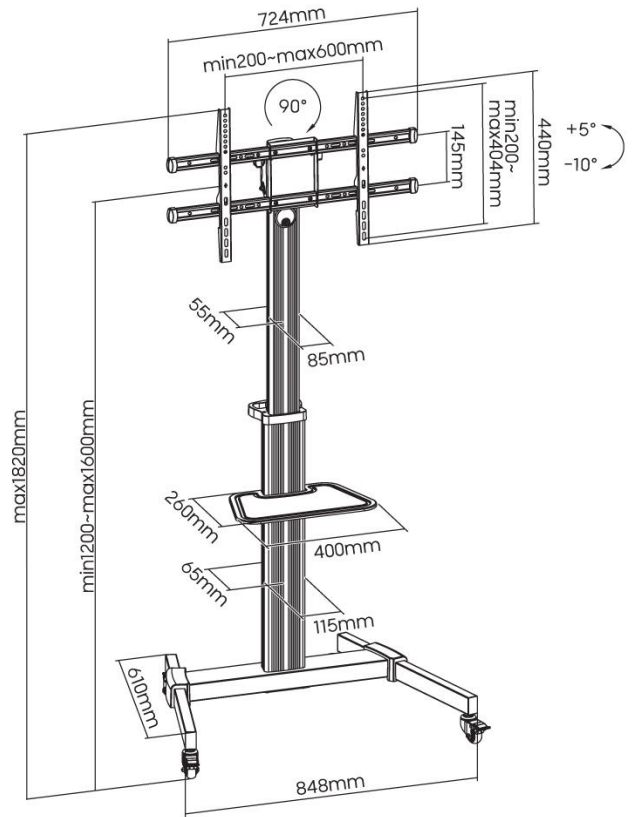

## reflecta TV Stand Elegant 86P-Shelf

### Product information:

- Universal TV Stand
- Recommended screen size: 37"-86"  
(94-218 cm)
- VESA: 200x200, 300x200, 400x200,  
300x300, 400x300, 400x400, 600x400
- Max. loading weight: 50 kg (TV), 5kg  
(shelf)
- Tilt: +5°/-10°
- Rotation: 90° for portrait and landscape  
view
- Height adjustable: 120-160 cm
- Height adjustable shelf
- Cable management
- Direction indicator
- Dimensions: 848x610x1420~1820mm