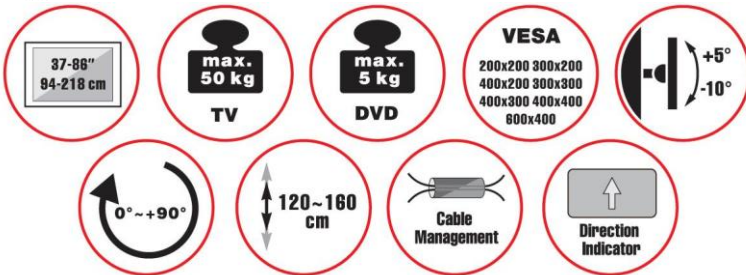

### Product information:

- Universal TV Stand
- Recommended screen size: 37"-86"  
(94-218 cm)
- VESA: 200x200, 300x200, 400x200,  
300x300, 400x300, 400x400, 600x400
- Max. loading weight: 50 kg (TV), 5kg  
(shelf)
- Tilt: +5°/-10°
- Rotation: 90° for portrait and landscape  
view
- Height adjustable: 120-160 cm
- Height adjustable shelf
- Cable management
- Direction indicator
- Dimensions: 848x610x1420~1820mm