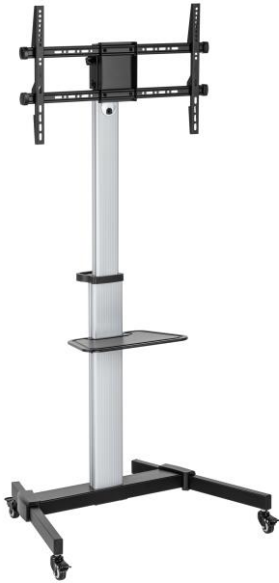

## reflecta TV Stand Elegant 86P-Shelf

### Product information:

- Universal TV Stand
- Recommended screen size: 37"-86"  
(94-218 cm)
- VESA: 200x200, 300x200, 400x200,  
300x300, 400x300, 400x400, 600x400
- Max. loading weight: 50 kg (TV), 5kg  
(shelf)
- Tilt: +5°/-10°
- Rotation: 90° for portrait and landscape  
view
- Height adjustable: 120-160 cm
- Height adjustable shelf
- Cable management
- Direction indicator
- Dimensions: 848x610x1420~1820mm